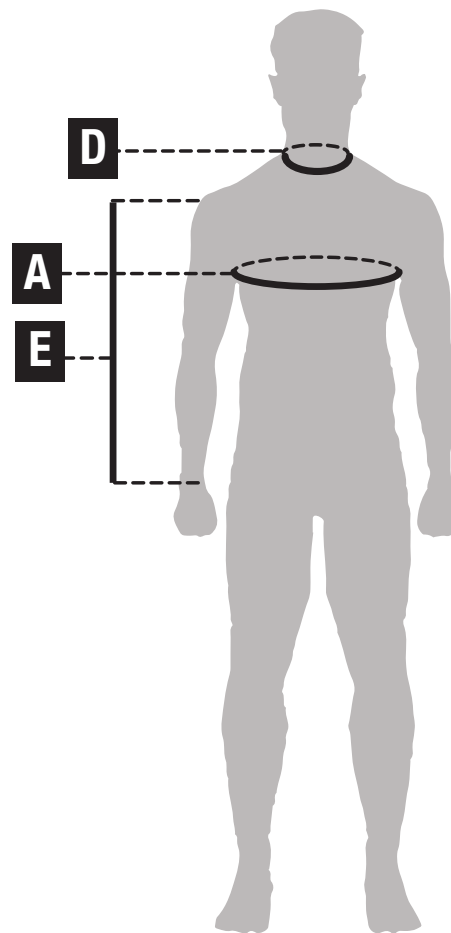

SIZEGUIDE

Tracksuit Top

DETERMINE YOUR SIZE:

A - Chest

D - Collar

E - Sleeve

Sizing CM	S	M	L	XL	XXL	XXXL
A Chest	107	113	119	125	131	141
D Collar	38	39	40	41	42	43
E Sleeve (inc cuff)	61	62.5	64	65.5	67	68.5